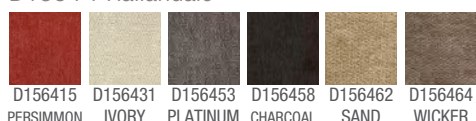

# 754 TALLADEGA

RECLINERS

Shown in Cranbrook LB159058 Shitake

Style Number	Description	Dimensions	Options
010-754	ROCKING RECLINER	44.5" H x 38" W x 39.5" D	ES, H1, L1, LE, LS, SC, SW
016-754	WALL RECLINER	44.5" H x 38" W x 39.5" D	ES, H1, L1, LE, LS, SC
01M-754	ROCKING RECLINER W/MASSAGE AND HEAT	44.5" H x 38" W x 39.5" D	ES, H1, L1, LE, LS, SC
P10-754	POWER ROCKING RECLINER	44.5" H x 38" W x 39.5" D	HW, LT, SC
P16-754*	POWER WALL RECLINER	44.5" H x 38" W x 39.5" D	HW, LT, SC
1HR-754	POWER ROCKING RECLINER W/HEADREST AND LUMBAR	44.5" H x 38" W x 39.5" D	LT, LW, RW, SC, HW
P1M-754	POWER ROCKING RECLINER W/MASSAGE AND HEAT	44.5" H x 38" W x 39.5" D	SC
16H-754*	POWER WALL RECLINER W/HEADREST AND LUMBAR	44.5" H x 38" W x 39.5" D	LT, LW, RW, SC, HW

**Finishes:** Standard: (007) Brown Mahogany, Optional: (021) Coffee

\*Finish options not available on Style Prefixes P16 and 16H.

**Cover Choices**      **Fabric:** DR, UR, UE, BU  
**Recycled Leather:** RL  
**Leather:** LL, LM

**La-Z-Boy Select™ Fabric Choices:**

D1564-i-Hallandale

**Harmony Leather-Mate Choices:**

LB1590-Cranbrook

Shown in i-Hallandale D156431 Ivory; LS

Reference Price Guides for complete details. Covers shown subject to availability.